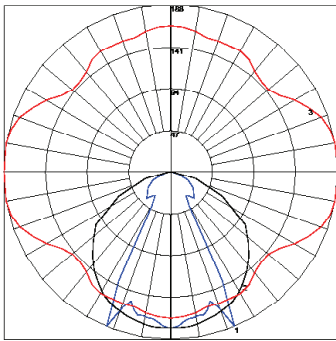

FUSE12
PiXEL RGB

Ordering Information

NOYS-CHAN-SLV-6.5
Silver Anodized Aluminum
Extrusion, 6.5' Lengths

NOYS-LNS-XXX-6.5
XXX = OPL (Opal), **CLR**
(Clear), **DIF** (Diffused)
lens, length 6.5'

NOYS-EC-01
Solid End Cap

NOYS-EC-02
Powerfeed End Cap

NOYS-SPRING-CLP
Clip, Spring, Metal

Photometrics

NOYES WITH CLEAR LENS
 Lumens per foot: 304.28
 Watts per foot: 4
 CRI : 94.3
 Peak Candela: 175.47

NOYES WITH DIFFUSED LENS
 Lumens per foot: 222.46
 Watts per foot: 4
 CRI : 94.9
 Peak Candela: 77.12