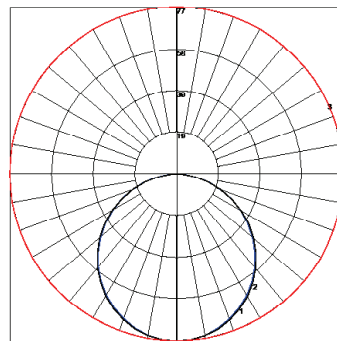

NOYS-EC-02
Powerfeed End Cap

NOYS-SPRING-CLP
Clip, Spring, Metal

Photometrics

NOYES WITH CLEAR LENS
 Lumens per foot: 304.28
 Watts per foot: 4
 CRI : 94.3
 Peak Candela: 175.47

NOYES WITH DIFFUSED LENS
 Lumens per foot: 222.46
 Watts per foot: 4
 CRI : 94.9
 Peak Candela: 77.12

NOYES WITH OPAL LENS
 Lumens per foot: 107.10
 Watts per foot: 4
 CRI : 97.4
 Peak Candela: 77.12

Diode Visibility

Opal lens

Clear lens

Diffused lens