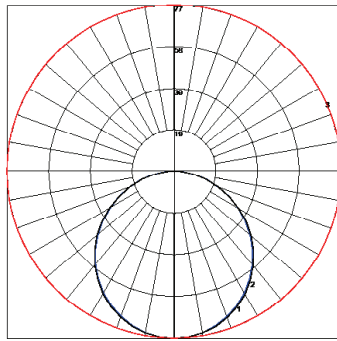

NOYS-EC-02
Powerfeed End Cap

NOYS-SPRING-CLP
Clip, Spring, Metal

Photometrics

NOYES WITH CLEAR LENS
 Lumens per foot: 304.28
 Watts per foot: 4
 CRI : 94.3
 Peak Candela: 175.47

NOYES WITH DIFFUSED LENS
 Lumens per foot: 222.46
 Watts per foot: 4
 CRI : 94.9
 Peak Candela: 77.12

NOYES WITH OPAL LENS
 Lumens per foot: 107.10
 Watts per foot: 4
 CRI : 97.4
 Peak Candela: 77.12

Diode Visibility

Opal lens

Clear lens

Diffused lens