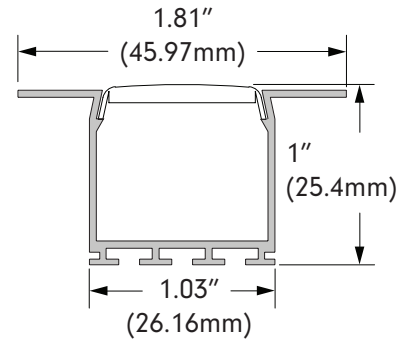

NOYES

Design Guide

Profile & Dimensions

Available TivoTape Options - Indoor

DEFINE
LB
SB
HO

ELITE
SB
HO
VHO

ELITE+
Standard
Pro
Vision
Flow

FUSE24
RGB
RGBW

FUSE12
PiXEL RGB

Ordering Information

NOYS-CHAN-SLV-6.5
Silver Anodized Aluminum
Extrusion, 6.5' Lengths

NOYS-LNS-XXX-6.5
XXX = OPL (Opal), **CLR**
(Clear), **DIF** (Diffused)
lens, length 6.5'

NOYS-EC-01
Solid End Cap

NOYS-EC-02
Powerfeed End Cap

NOYS-SPRING-CLP
Clip, Spring, Metal

Photometrics

NOYES WITH CLEAR LENS
 Lumens per foot: 304.28
 Watts per foot: 4
 CRI : 94.3
 Peak Candela: 175.47

NOYES WITH DIFFUSED LENS
 Lumens per foot: 222.46
 Watts per foot: 4
 CRI : 94.9
 Peak Candela: 77.12